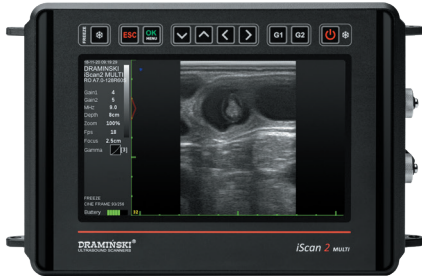

# *iScan 2 MULTI*

*As versatile as you are*

- For all large animal veterinarians
- Rugged and very light-weight
- Quick cleaning and disinfection
- Interchangeable probes

As versatile as you are

**iScan 2 MULTI**

Large, bright and easy to read display

Greater comfort of working with OLED goggles

Outstanding imaging quality

**Types of probes working with iScan 2 MULTI:**

**ABDOMINAL:**

- Convex 3.5 MHz R60
- Convex 5.0 MHz R50
- Linear 10.0 MHz L40
- Microconvex 6.5 MHz R15
- Microconvex 6.5 MHz R11

**Technical data**

|                                    |   |
|------------------------------------|---|
| <b>Presets</b>                     | Reproductive Tract, Pregnancy, Fetal sex, Late pregnancy, Custom preset to save                       |
| <b>Used technologies</b>           | LuciD – image noise reduction and contrast enhancement  |
| <b>Measurement</b>                 | Distance, Area, Volume, Grid, Age tables (Cow CRL, Cow BPD, DSG Horse, DO Horse, CRL Sheep, Lama BPD) |
| <b>Image refreshing</b>            | Up to 28 frames / sec   |
| <b>Memory</b>                      | 200 Image, 200 Cine loops   |
| <b>Data export</b>                 | Yes (to an external USB drive)  |
| <b>File format</b>                 | PNG, AVI  |
| <b>Display</b>                     | 7" LCD LED  |
| <b>Dimensions</b>                  | 256 x 165 x 69 mm   |
| <b>Device weight</b>               | 1520 g body only, 2640 g body with battery and probe  |
| <b>Probes</b>                      | Interchangeable electronic broadband  |
| <b>Recognition of probes</b>       | Automatic   |
| <b>Working time on one battery</b> | Up to 7 hours (continuous operation on a full charge)   |
| <b>Control</b>                     | Splash-proof keyboard   |
| <b>Accessories</b>                 | Shade cover, Goggles, Stand-off, Rectal probe extension for cattle or sheep.                          |

Interchangeable probes and battery

Rugged, light-weight, comfortable