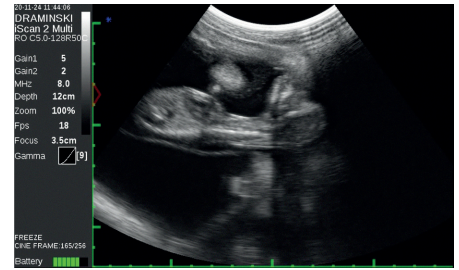

# *iScan 2 MULTI*

*As versatile as you are*

- For all large animal veterinarians
- Rugged and very light-weight
- Quick cleaning and disinfection
- Interchangeable probes

As versatile as you are

**iScan 2 MULTI**

Large, bright and easy to read display

Greater comfort of working with OLED goggles

Outstanding imaging quality

**Types of probes working with iScan 2 MULTI:**

**ABDOMINAL:**

- Convex 3.5 MHz R60
- Convex 5.0 MHz R50
- Linear 10.0 MHz L40
- Microconvex 6.5 MHz R15
- Microconvex 6.5 MHz R11

**Technical data**

|                                    |   |
|------------------------------------|---|
| <b>Presets</b>                     | Reproductive Tract, Pregnancy, Fetal sex, Late pregnancy, Custom preset to save                       |
| <b>Used technologies</b>           | LuciD – image noise reduction and contrast enhancement  |
| <b>Measurement</b>                 | Distance, Area, Volume, Grid, Age tables (Cow CRL, Cow BPD, DSG Horse, DO Horse, CRL Sheep, Lama BPD) |
| <b>Image refreshing</b>            | Up to 28 frames / sec   |
| <b>Memory</b>                      | 200 Image, 200 Cine loops   |
| <b>Data export</b>                 | Yes (to an external USB drive)  |
| <b>File format</b>                 | PNG, AVI  |
| <b>Display</b>                     | 7" LCD LED  |
| <b>Dimensions</b>                  | 256 x 165 x 69 mm   |
| <b>Device weight</b>               | 1520 g body only, 2640 g body with battery and probe  |
| <b>Probes</b>                      | Interchangeable electronic broadband  |
| <b>Recognition of probes</b>       | Automatic   |
| <b>Working time on one battery</b> | Up to 7 hours (continuous operation on a full charge)   |
| <b>Control</b>                     | Splash-proof keyboard   |
| <b>Accessories</b>                 | Shade cover, Goggles, Stand-off, Rectal probe extension for cattle or sheep.                          |